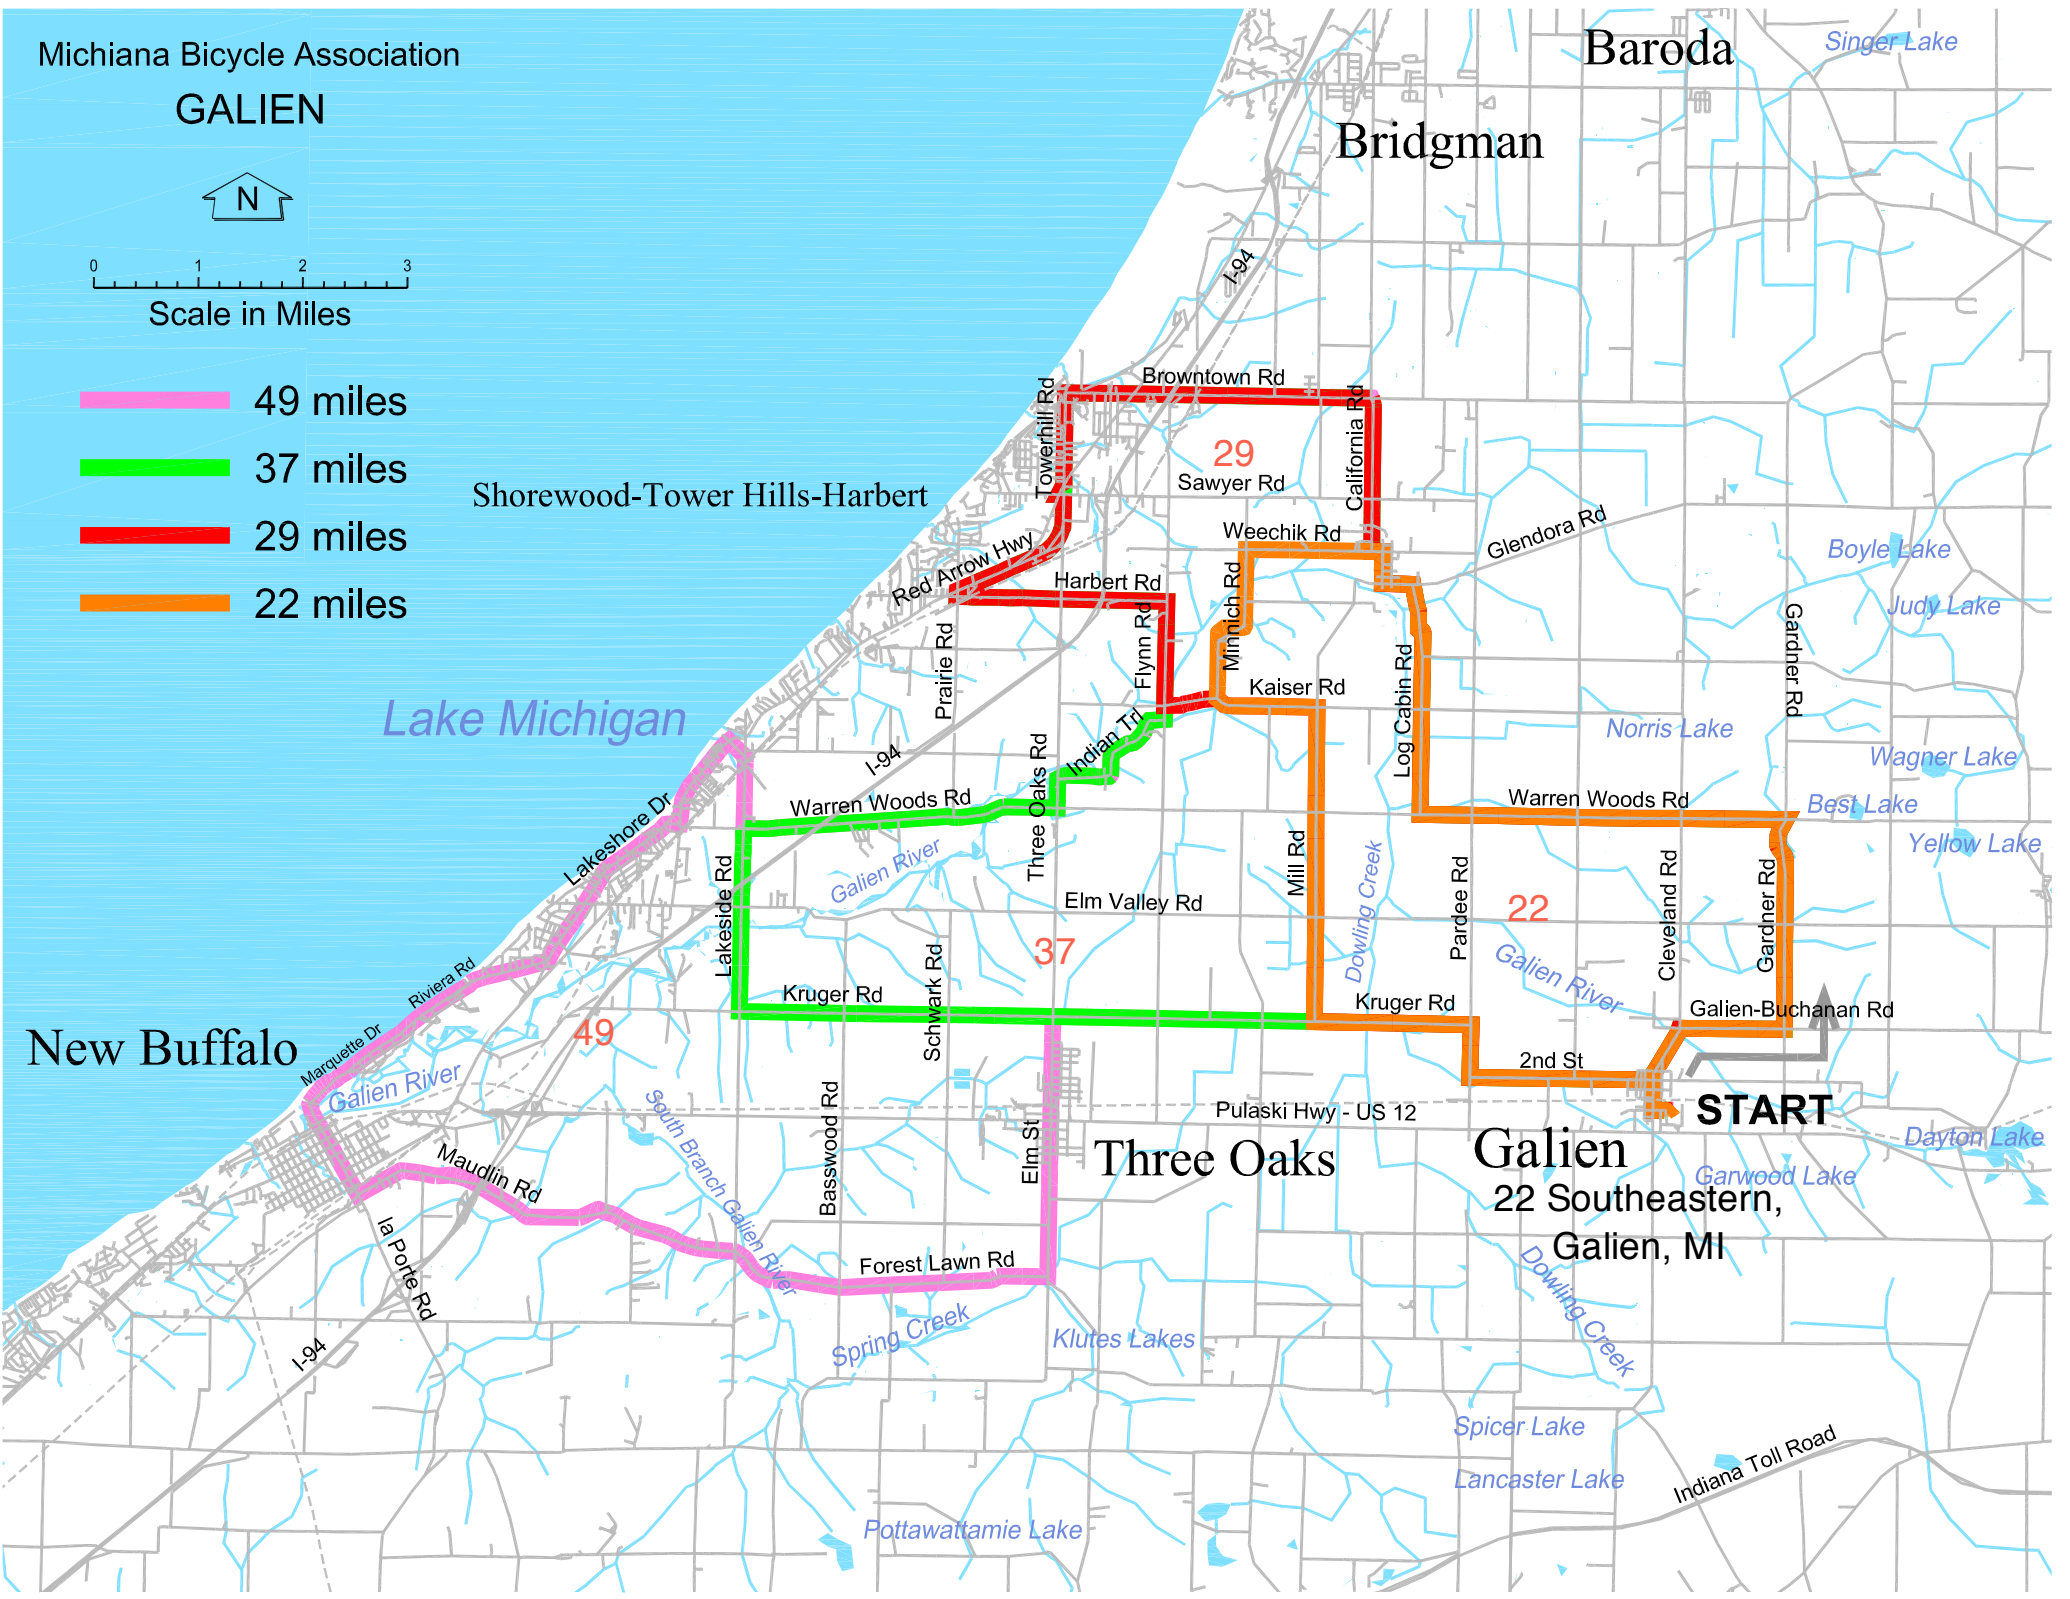

Michiana Bicycle Association

GALIEN

Scale in Miles

-  49 miles
-  37 miles
-  29 miles
-  22 miles

Shorewood-Tower Hills-Harbert

Lake Michigan

New Buffalo

Three Oaks

Galien
22 Southeastern,
Galien, MI

Baroda

Bridgman

START

49

37

29

22

Singer Lake

Boyle Lake

Judy Lake

Norris Lake

Wagner Lake

Best Lake

Yellow Lake

Dayton Lake

Galien River

Galien River

South Branch Galien River

Lake Michigan

I-94

I-94

I-94

I-94