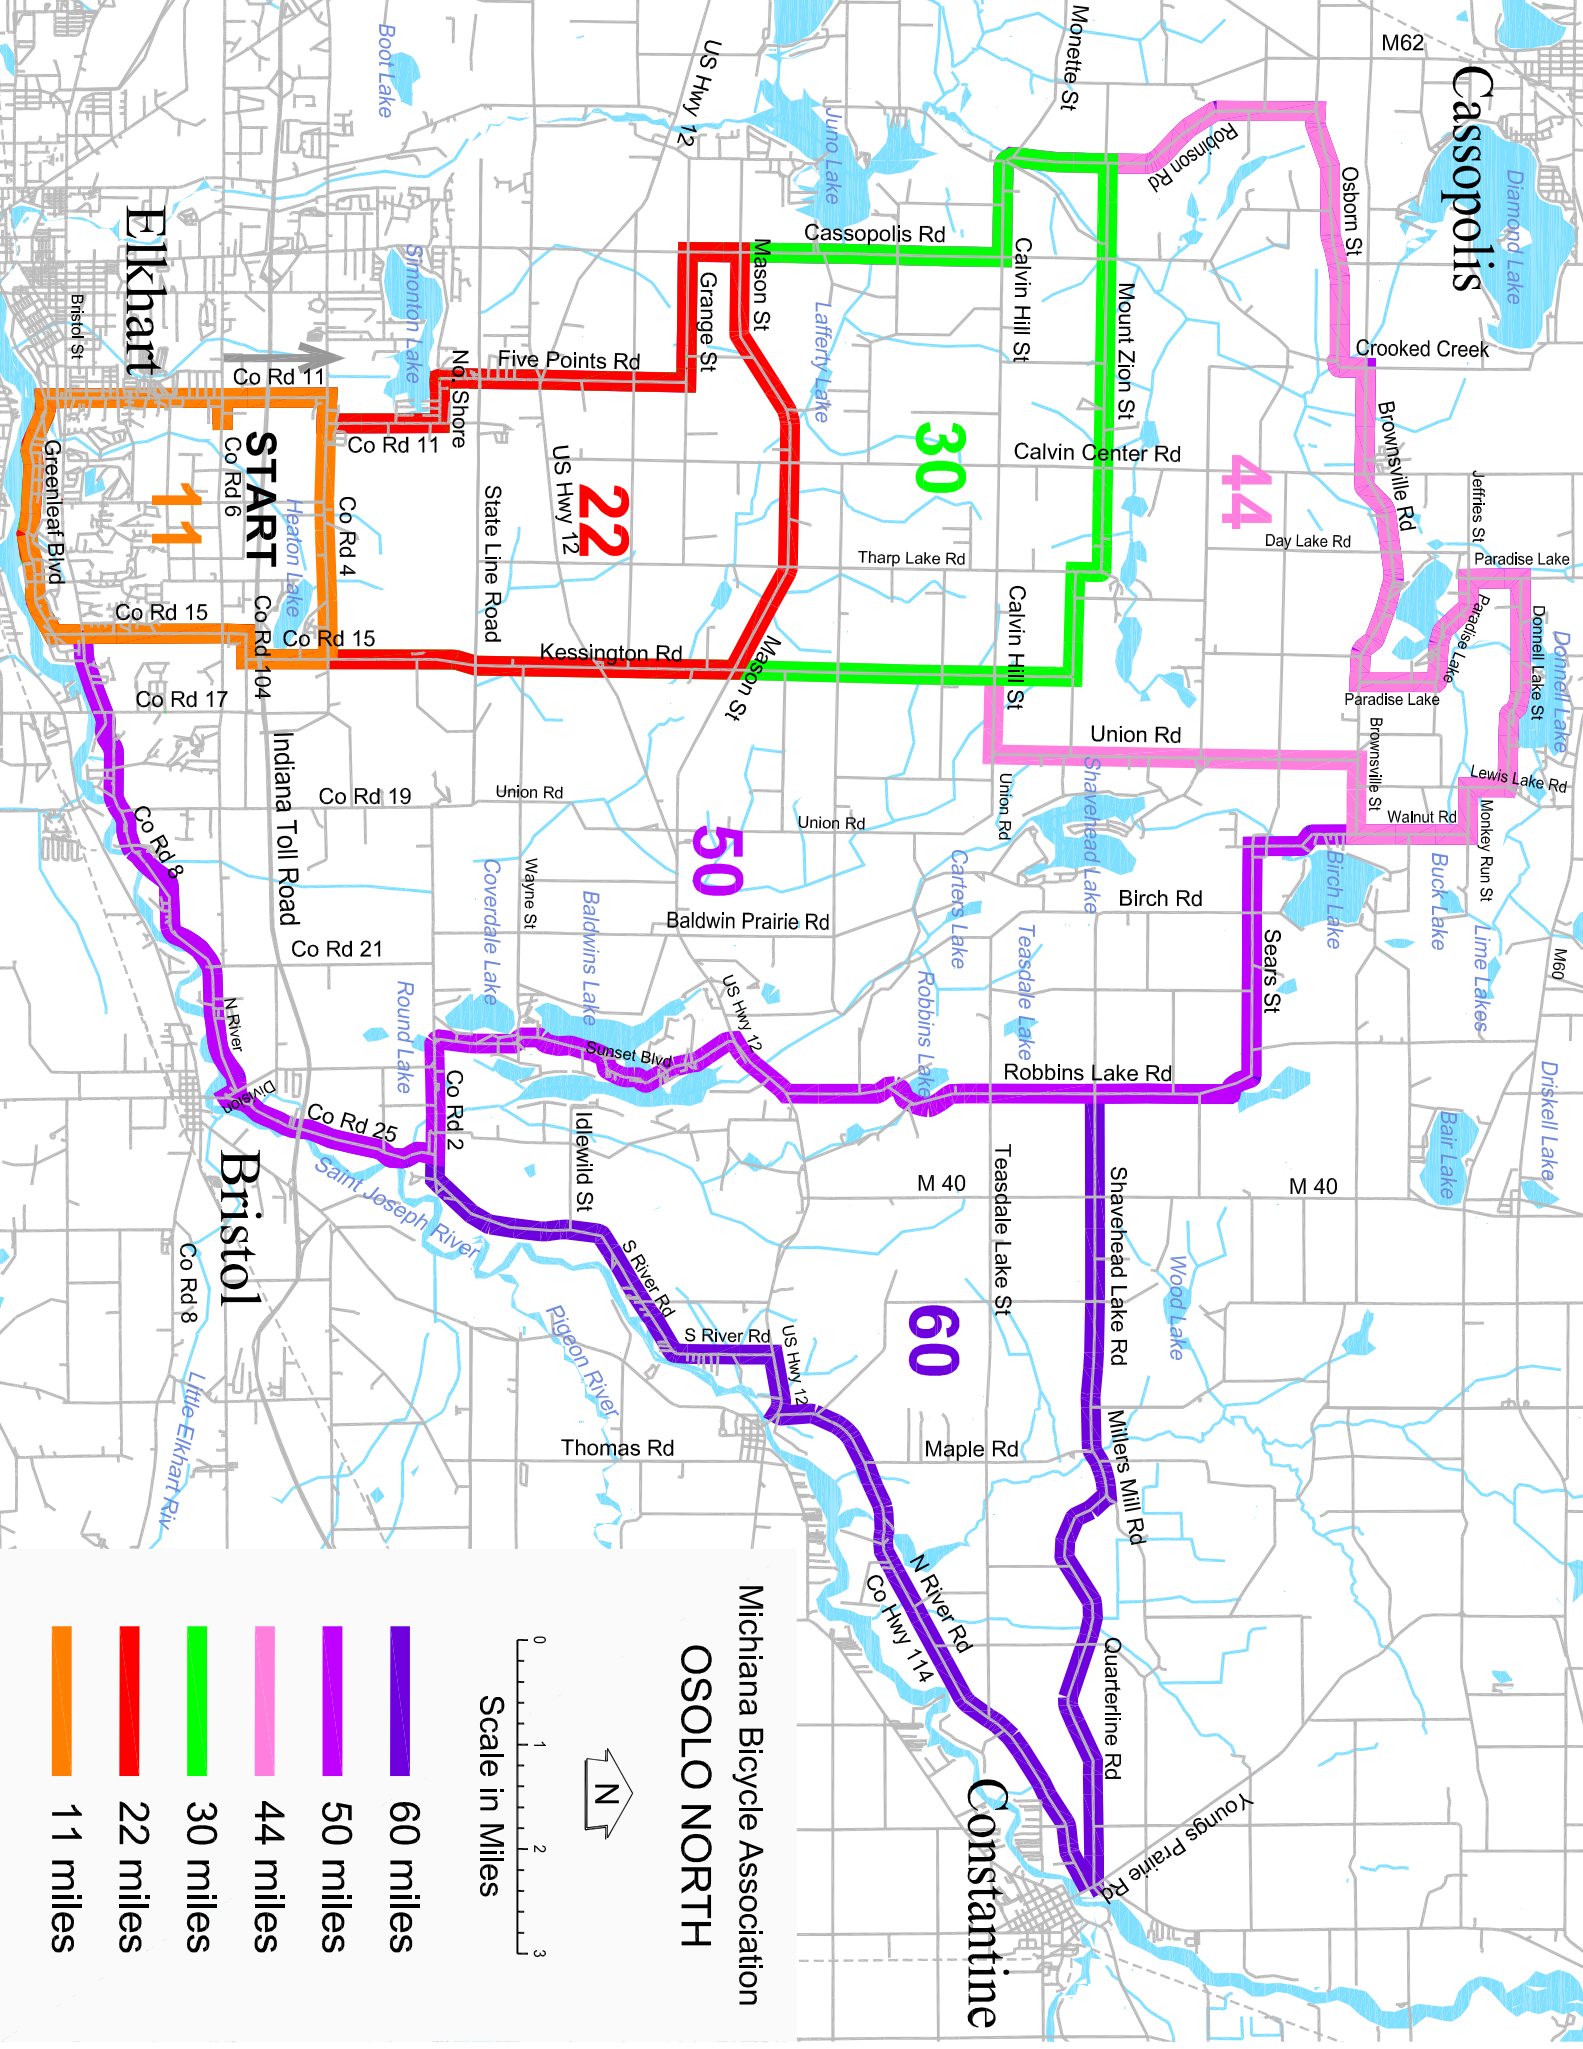

Michiana Bicycle Association  
**OSOLO NORTH**

Scale in Miles  
 0 1 2 3

- 60 miles
- 50 miles
- 44 miles
- 30 miles
- 22 miles
- 11 miles

**Osolo North:** park at Osolo ES (24975 CR 6) on the north side of Elkhart at the intersection of CR6 and CR11 (aka Osolo Rd), east of Cassopolis St (IN-19).

**60 MILES**

WEST ON CR-6  
 R CR-11  
 R CR-4  
 L CR-11  
 L NO. SHORE  
 R 5 POINTS  
 L GRANGE  
 R CASSOPOLIS  
 L CALVIN HILL  
 R ROBINSON  
 R OSBORN  
 L CROOKED CREEK  
 R BROWNSVILLE  
 L PARADISE LAKE  
 L PARADISE LAKE  
 R PARADISE LAKE  
 R DONNELL LAKE  
 R LEWIS LAKE  
 L MONKEY RUN  
 R WALNUT  
 L SEARS  
 R ROBINS LAKE  
 L SHAVEHEAD LAKE  
 R QUARTERLINE  
 R WASHINGTON/US 131  
 (CONSTANTINE)  
 R LOCUSTCR-114/  
 NO. RIVER  
 R US-12  
 L SO. RIVER/CR-25  
 R CR-2 (jog)  
 L CR-25  
 R DIVISION  
 L RIVER/CR-8  
 L CR-15  
 R GREENLEAF  
 R OSOLO/CR-11  
 R CR-6

**50 MILES**

WEST ON CR-6  
 R CR-11  
 R CR-4  
 L CR-11  
 L NO. SHORE  
 R 5 POINTS  
 L GRANGE  
 R CASSOPOLIS  
 L CALVIN HILL

R ROBINSON  
 R OSBORN  
 L CROOKED CREEK  
 R BROWNSVILLE  
 L PARADISE LAKE  
 L PARADISE LAKE  
 R PARADISE LAKE  
 R DONNELL LAKE  
 R LEWIS LAKE  
 L MONKEY RUN  
 R WALNUT  
 L SEARS  
 R ROBINS LAKE  
 R US-12  
 L SUNSET  
 L CR-2  
 R CR-25  
 R DIVISION  
 L RIVER/CR-8  
 L CR-15  
 R GREENLEAF  
 R OSOLO/CR-11  
 R CR-6

**11 MILES**

WEST ON CR-6  
 R CR-11  
 R CR-4  
 R CR-15  
 R CR-104  
 L CR-15  
 R GREENLEAF  
 R OSOLO/CR-11  
 R CR-6

Rest stops: Constantine (60 mi.); Vandalia (north of Donnell Lake; 50, 60); Sunset (50); Bristol (50, 60)