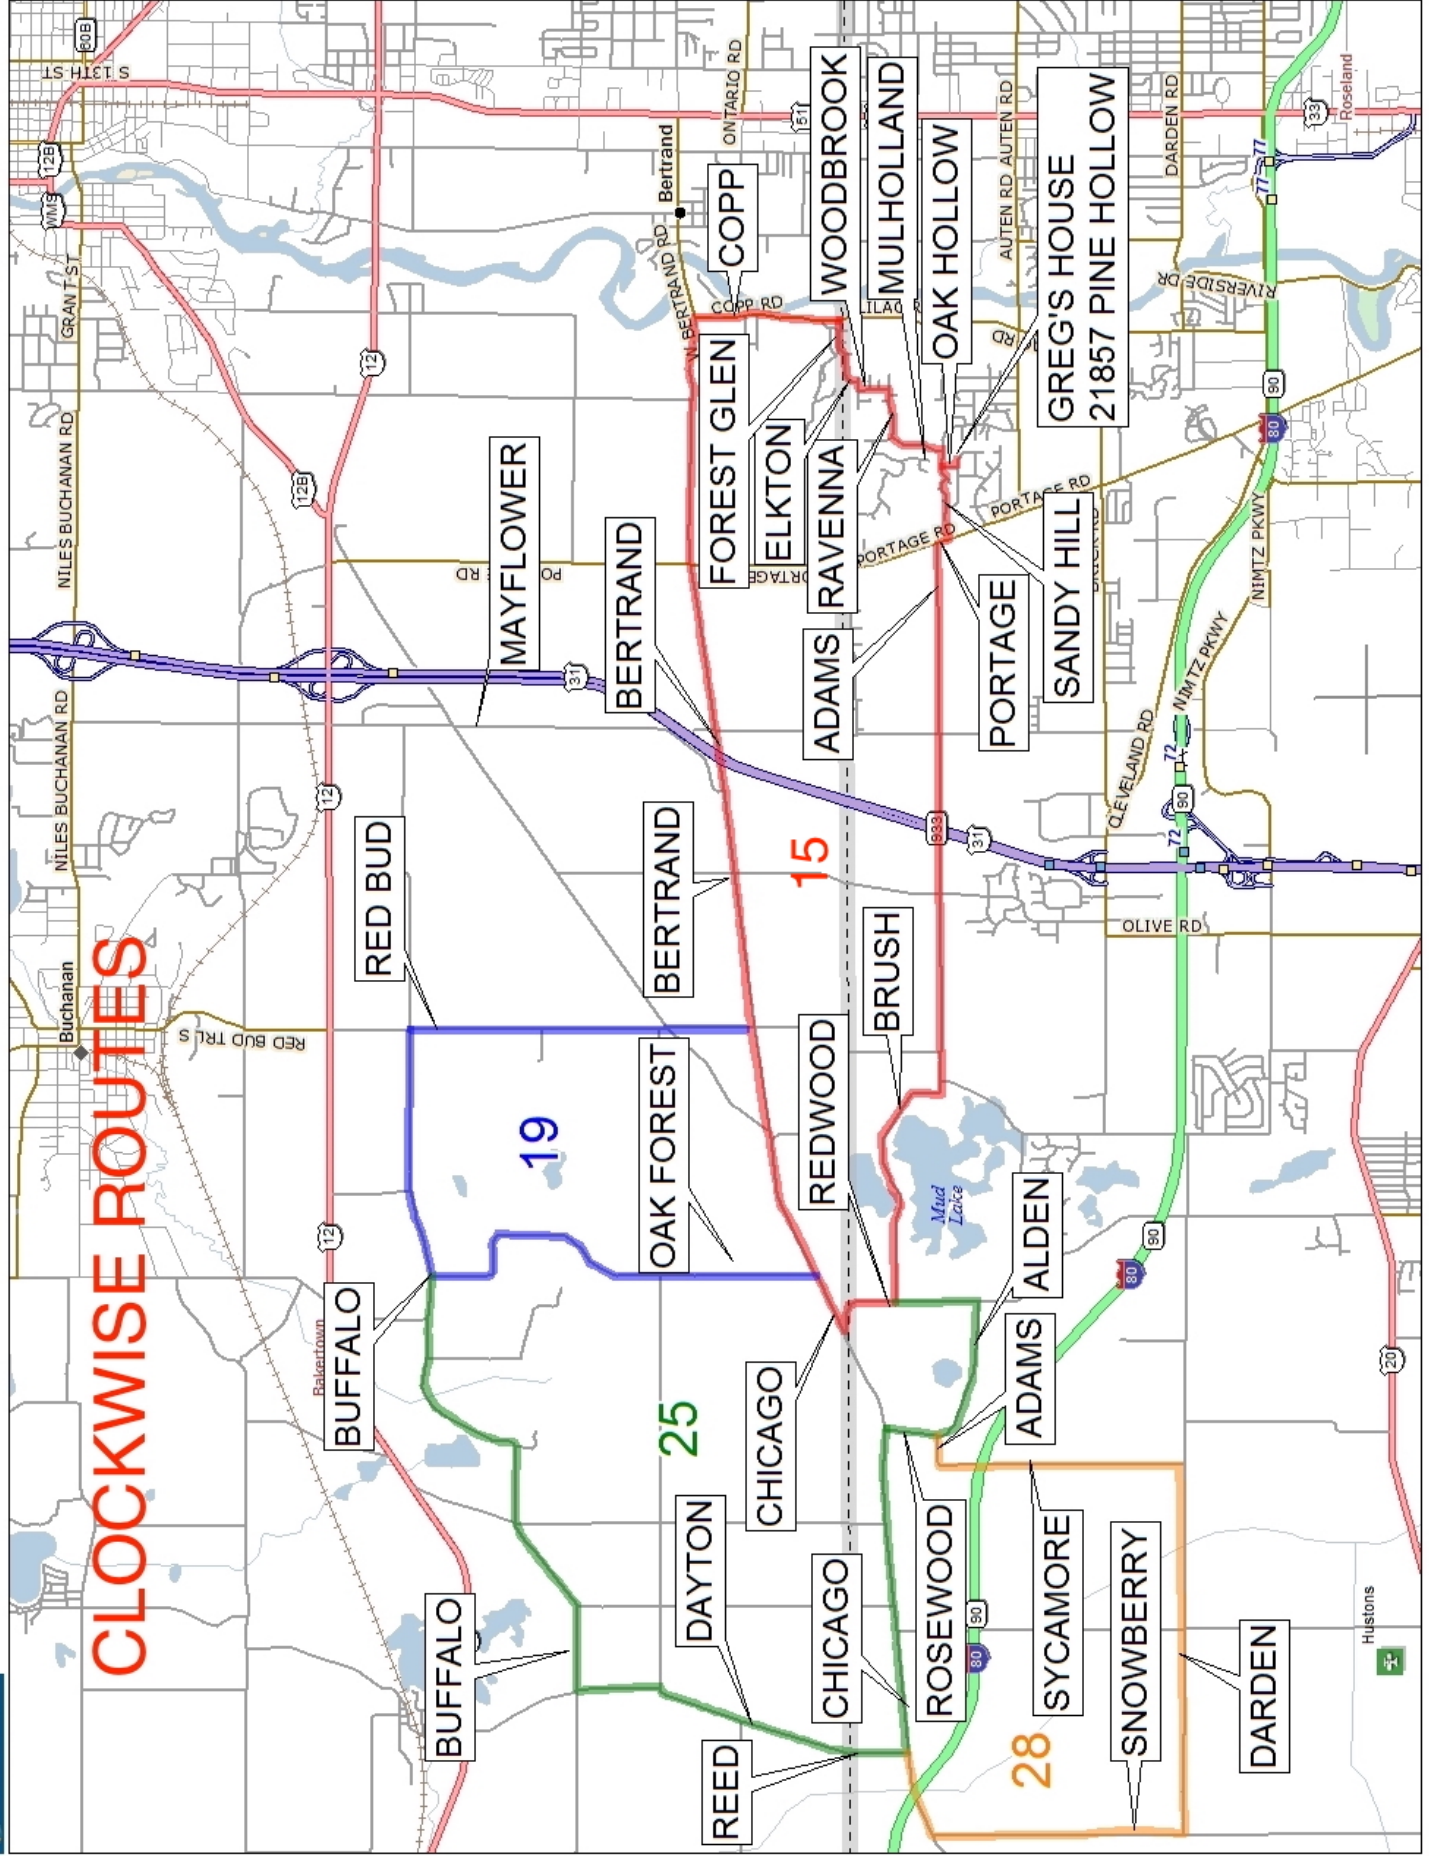

CLOCKWISE ROUTES

Greg Hicks's House: 21857 Pine Hollow Lane

15 MILES

West PINE HOLLOW
L SANDY HILL
R PORTAGE
L ADAMS/BRUSH
R REDWOOD
R CHICAGO
ONTO BERTRAND
R COPP
R FOREST GLEN
R ELKTON
L WOODBROOK
R RAVENNA
L MULHOLLAND
R SANDY HILL
L OAK HOLLOW
L PINE HOLLOW

19 MILES

West PINE HOLLOW
L SANDY HILL
R PORTAGE
L ADAMS/BRUSH
R REDWOOD
R CHICAGO
L OAK FOREST
R BUFFALO
R REDBUD
L BERTRAND
R COPP
R FOREST GLEN
R ELKTON
L WOODBROOK
R RAVENNA
L MULHOLLAND
R SANDY HILL
L OAK HOLLOW
L PINE HOLLOW

25 MILES

West PINE HOLLOW
L SANDY HILL
R PORTAGE
L ADAMS/BRUSH
L REDWOOD
R ALDEN
S ROSEWOOD
L CHICAGO
R REED
S DAYTON
R BUFFALO
R REDBUD
L BERTRAND
R COPP
R FOREST GLEN
R ELKTON
L WOODBROOK
R RAVENNA
L MULHOLLAND
R SANDY HILL
L OAK HOLLOW
L PINE HOLLOW

28 MILES

West PINE HOLLOW
L SANDY HILL
R PORTAGE
L ADAMS/BRUSH
L REDWOOD
R ALDEN
L ADAMS
L SYCAMORE
R DARDEN
R SNOWBERRY
R CHICAGO
L REED
S DAYTON
R BUFFALO
R REDBUD
L BERTRAND
R COPP
R FOREST GLEN
R ELKTON
L WOODBROOK
R RAVENNA
L MULHOLLAND
R SANDY HILL
L OAK HOLLOW
L PINE HOLLOW