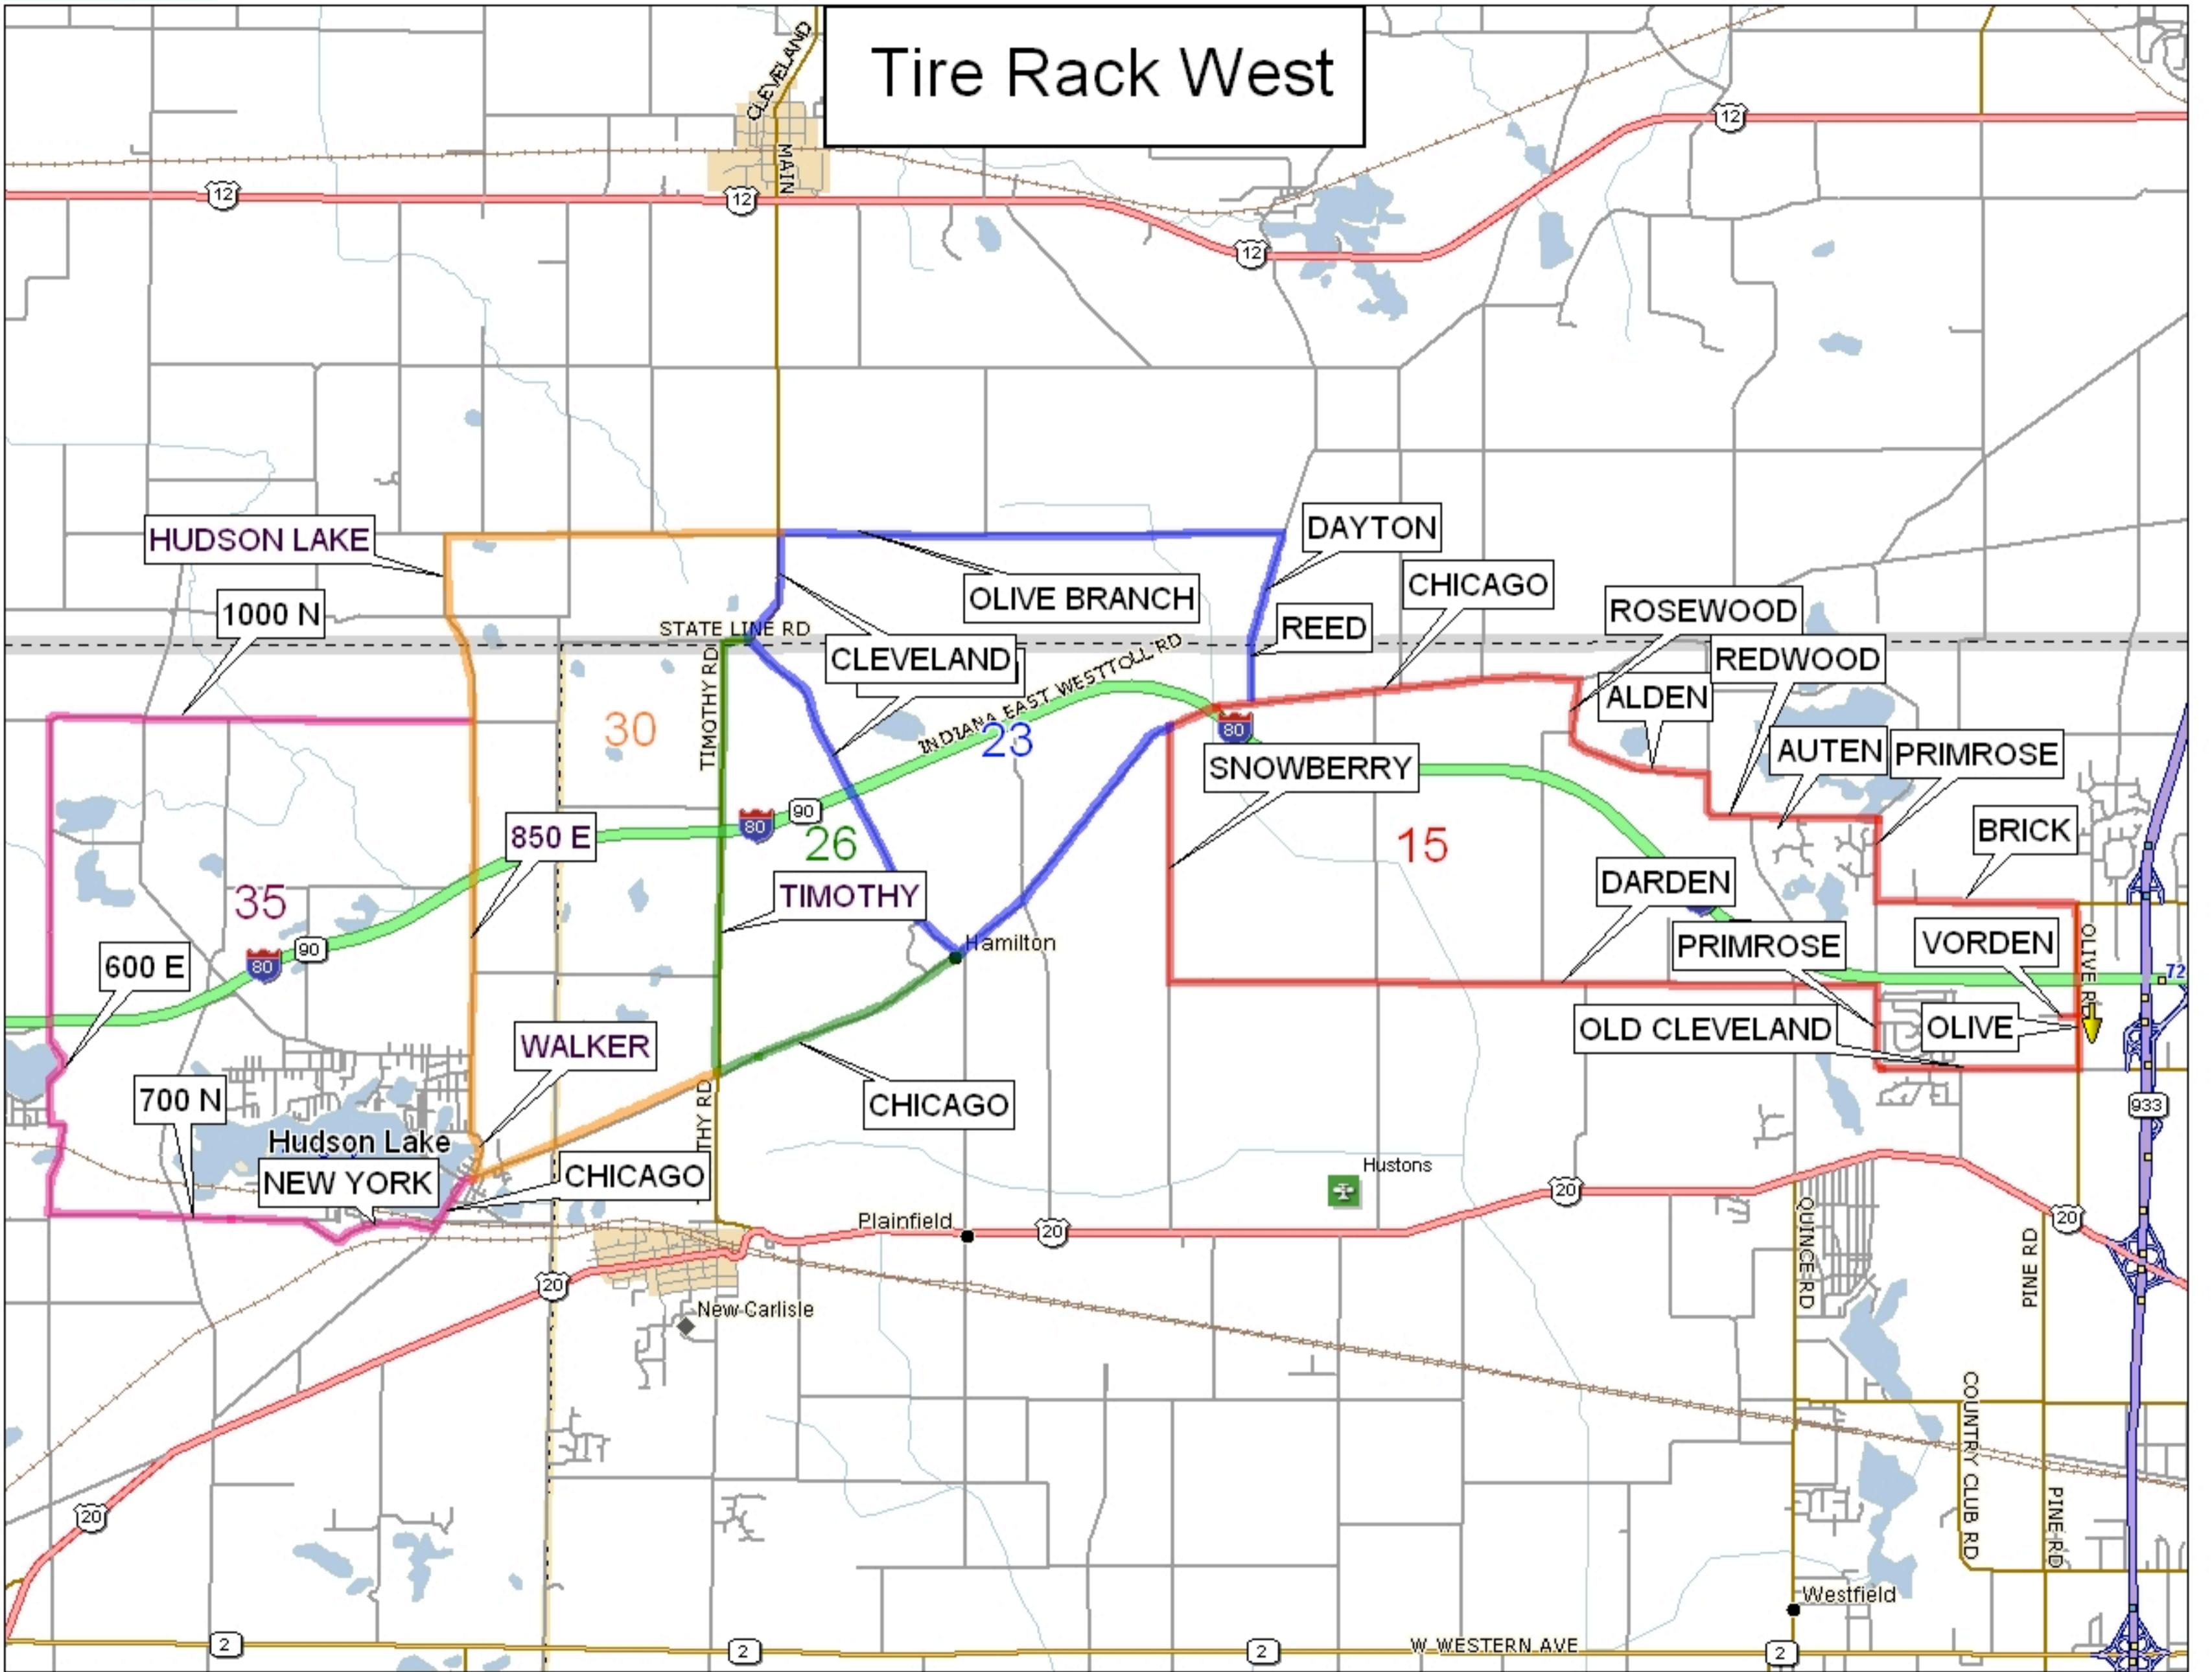

Tire Rack West

Data use subject to license.

© DeLorme. DeLorme Street Atlas USA® 2010.

www.delorme.com

Data Zoom 11-2